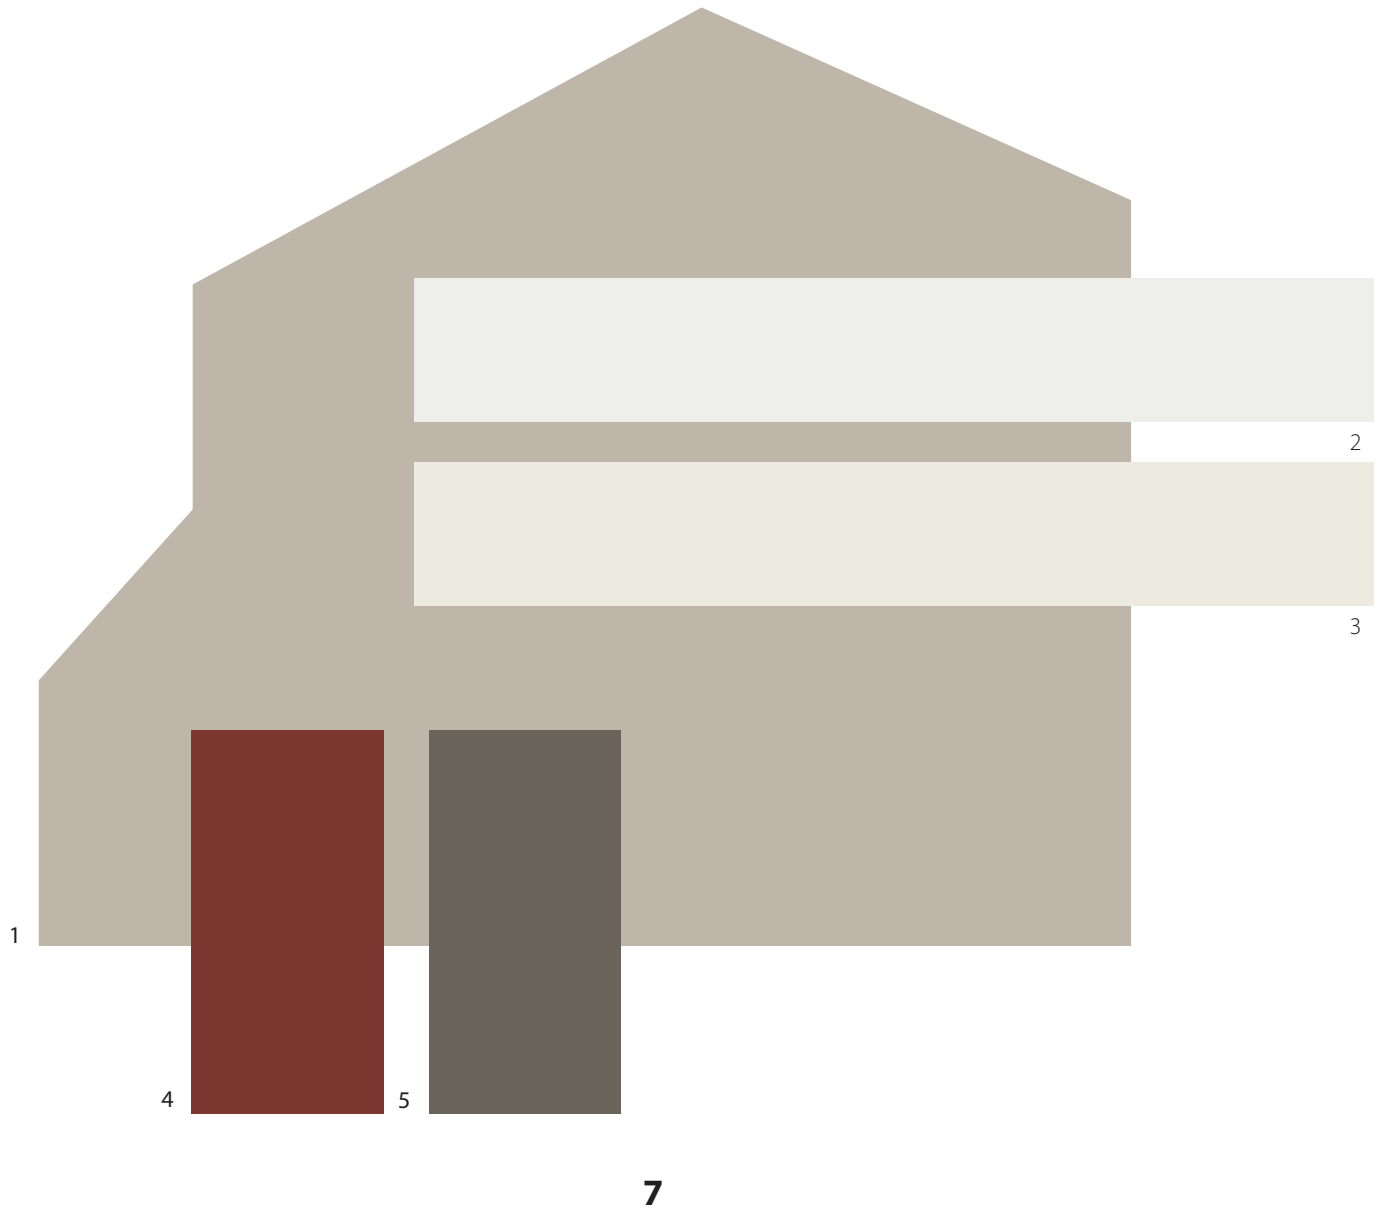

FOR REFERENCE ONLY - Actual color may vary from printed/digital representation. To confirm your color choices prior to purchase, please view a physical color sample.

1	Body	SW 7030 Anew Gray
2	Trim	SW 7006 Extra White
3	Trim	SW 7008 Alabaster
4	Door	SW 6328 Fireweed
5	Door	SW 7047 Porpoise